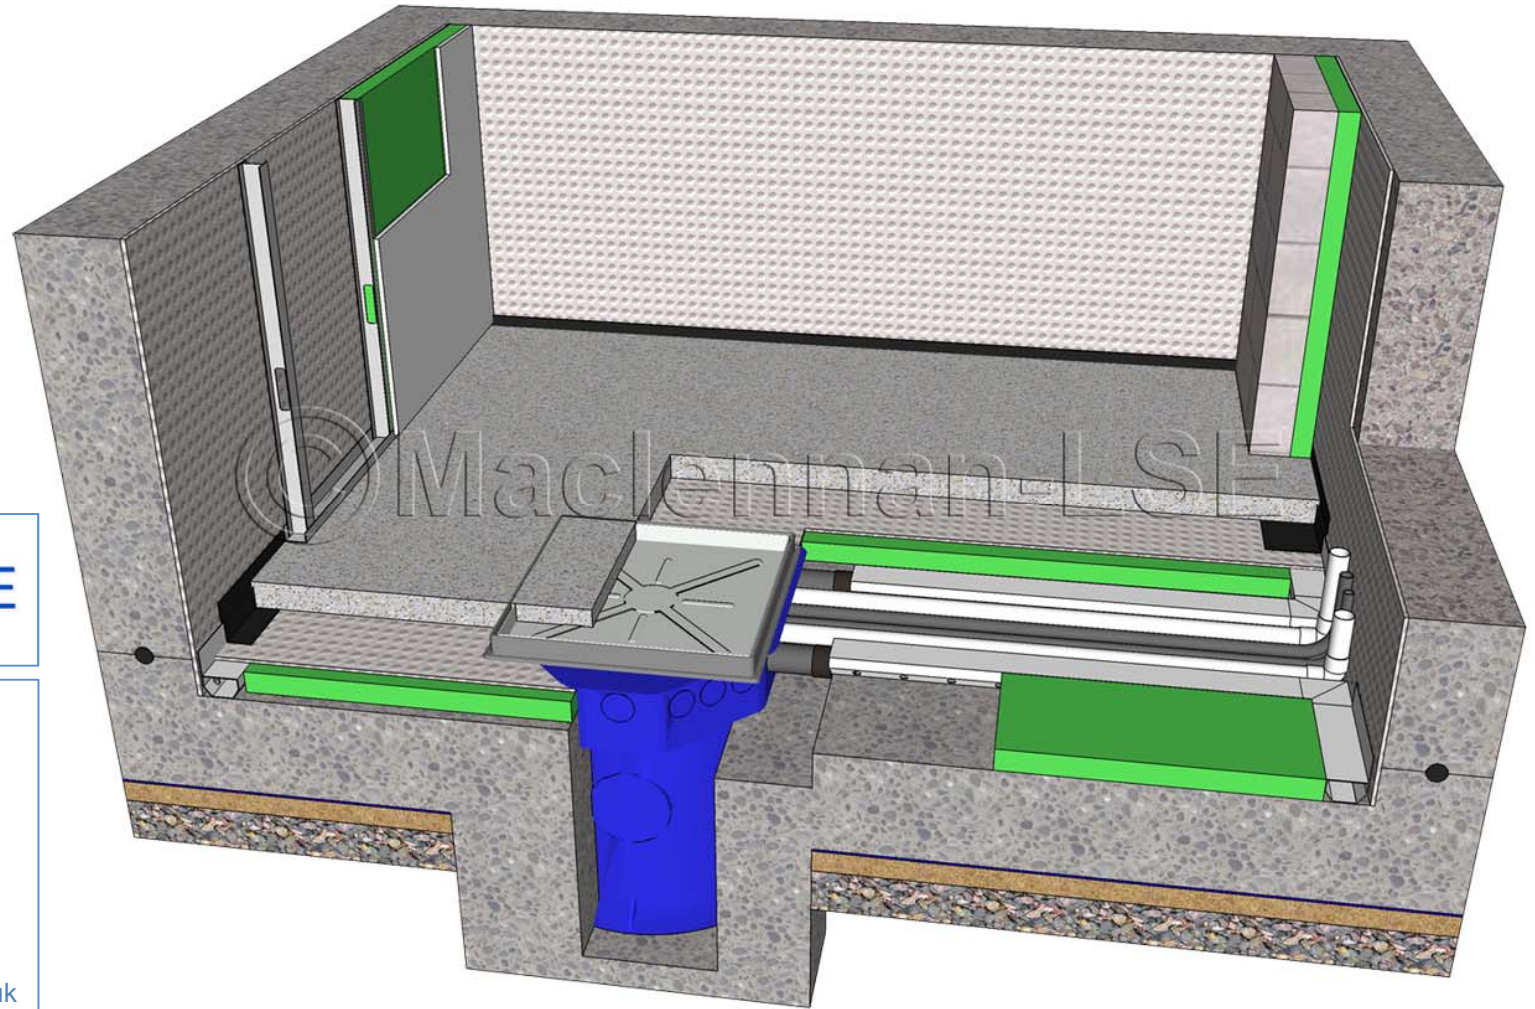

## Cavity Drain System-8 Full system showing connections to Titan-Pro sump.

The Barn,  
Field Farm,  
Porton Rd,  
Porton,  
Salisbury,  
Wiltshire  
SP4 0NF  
Tel: 0845 658 7777  
Fax: 0845 658 7788  
email: [enquiries@maclennan-lse.co.uk](mailto:enquiries@maclennan-lse.co.uk)  
Web: [www.maclennan-lse.co.uk](http://www.maclennan-lse.co.uk)